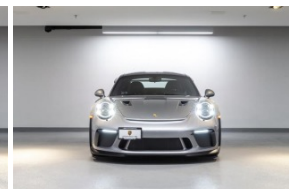

2019 Porsche 911 GT3 RS 2-Door Coupe

Porsche Centre Victoria

737 Audley Street

Victoria, V8X 2V4

1.250.590.3022

<http://porschevictoria.com>

PORSCHE
CENTRE VICTORIA

Vehicle Summary :

Price	$245,000.00 CAD
Condition	certified
Mileage	4110 km
Exterior Colour	GT Silver Met
Interior Colour	Alcantara in Black/GT Silver Details Int Package
Transmission	Automatic
VIN (Vehicle Identification Number)	WP0AF2A91KS164425
Stock Number	966151

Additional Features :

- Led Headlights In Black Incl. Porsche Dynamic Light System Plus (pdlS Plus)
- 90l-fuel Tank
- Wheels Painted In Black Satin
- Smoking Package
- Passenger Footwell Storage Net
- Fire Extinguisher
- Door Sill Guards In Carbon Fiber
- Illuminated
- Bose Surround Sound System
- 991850
- 474 - Front Axle Lifting System
- Key - Led Headlights In Black Incl. Porsche Dynamic Light System Plus (pdlS Plus)
- Qr5 - Chrono Package
- Xxd - Door Sill Guards In Carbon Fiber
- Illuminated
- 082 - 90l-fuel Tank
- 509 - Fire Extinguisher
- 583 - Smoking Package
- 581 - Passenger Footwell Storage Net

<http://porschevictoria.com/inventory/certified/Porsche+911+GT3+RS+Victoria+British+Columbia+2019+GT+Silver+Met+20373393>

© 2019 Porsche Centre Victoria 737 Audley Street Victoria, BC V8X 2V4