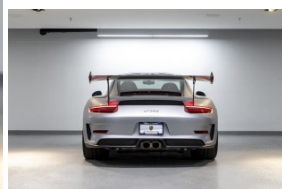

2019 Porsche 911 GT3 RS 2-Door Coupe

Porsche Centre Victoria

737 Audley Street

Victoria, V8X 2V4

1.250.590.3022

<http://porschevictoria.com>

PORSCHE
CENTRE VICTORIA

Vehicle Summary :

Price	$245,000.00 CAD
Condition	certified
Mileage	4110 km
Exterior Colour	GT Silver Met
Interior Colour	Alcantara in Black/GT Silver Details Int Package
Transmission	Automatic
VIN (Vehicle Identification Number)	WP0AF2A91KS164425
Stock Number	966151

Additional Features :

- Led Headlights In Black Incl. Porsche Dynamic Light System Plus (pdlS Plus)
- 90l-fuel Tank
- Wheels Painted In Black Satin
- Smoking Package
- Passenger Footwell Storage Net
- Fire Extinguisher
- Door Sill Guards In Carbon Fiber
- Illuminated
- Bose Surround Sound System
- 991850
- 474 - Front Axle Lifting System
- Key - Led Headlights In Black Incl. Porsche Dynamic Light System Plus (pdlS Plus)
- Qr5 - Chrono Package
- Xxd - Door Sill Guards In Carbon Fiber
- Illuminated
- 082 - 90l-fuel Tank
- 509 - Fire Extinguisher
- 583 - Smoking Package
- 581 - Passenger Footwell Storage Net

<http://porschevictoria.com/inventory/certified/Porsche+911+GT3+RS+Victoria+British+Columbia+2019+GT+Silver+Met+20373393>

© 2019 Porsche Centre Victoria 737 Audley Street Victoria, BC V8X 2V4