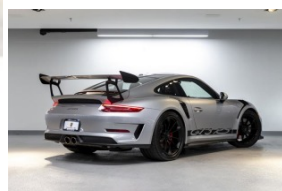

2019 Porsche 911 GT3 RS 2-Door Coupe

Porsche Centre Victoria

737 Audley Street

Victoria, V8X 2V4

1.250.590.3022

<http://porschevictoria.com>

PORSCHE
CENTRE VICTORIA

Vehicle Summary :

Price	$245,000.00 CAD
Condition	certified
Mileage	4110 km
Exterior Colour	GT Silver Met
Interior Colour	Alcantara in Black/GT Silver Details Int Package
Transmission	Automatic
VIN (Vehicle Identification Number)	WP0AF2A91KS164425
Stock Number	966151

Additional Features :

- Led Headlights In Black Incl. Porsche Dynamic Light System Plus (pdlS Plus)
- 90l-fuel Tank
- Wheels Painted In Black Satin
- Smoking Package
- Passenger Footwell Storage Net
- Fire Extinguisher
- Door Sill Guards In Carbon Fiber
- Illuminated
- Bose Surround Sound System
- 991850
- 474 - Front Axle Lifting System
- Key - Led Headlights In Black Incl. Porsche Dynamic Light System Plus (pdlS Plus)
- Qr5 - Chrono Package
- Xxd - Door Sill Guards In Carbon Fiber
- Illuminated
- 082 - 90l-fuel Tank
- 509 - Fire Extinguisher
- 583 - Smoking Package
- 581 - Passenger Footwell Storage Net

<http://porschevictoria.com/inventory/certified/Porsche+911+GT3+RS+Victoria+British+Columbia+2019+GT+Silver+Met+20373393>

© 2019 Porsche Centre Victoria 737 Audley Street Victoria, BC V8X 2V4